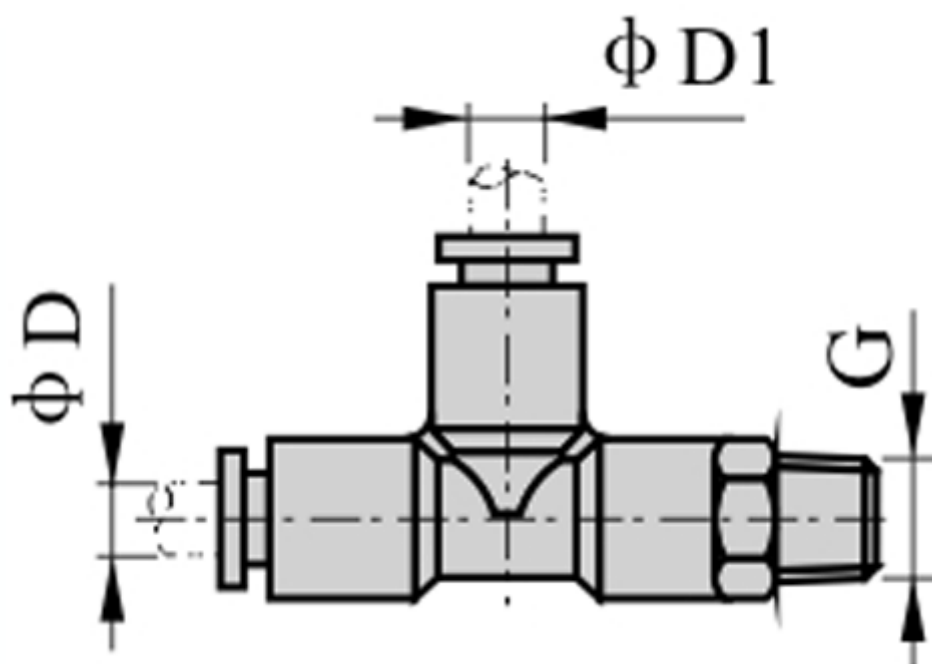

# Data Sheet

Article number: 58EPD1202

Description: Fitting EPD1202 Tee connector  
male thread 1/4", tube diameter 12

## Measures

D = 12  
Thread = 1/4"